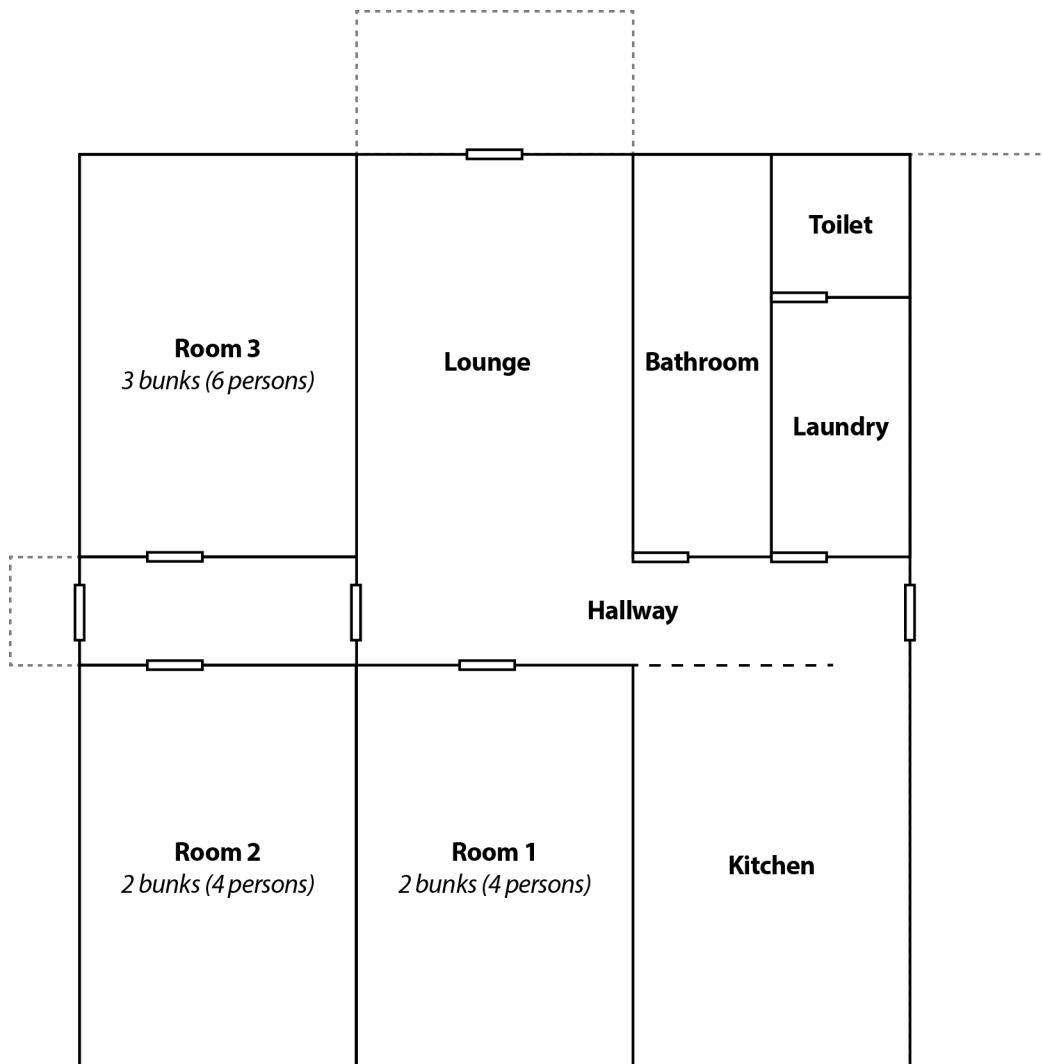

**Royston Centre Layout**

*Total beds: 14  
BYO food and linen*